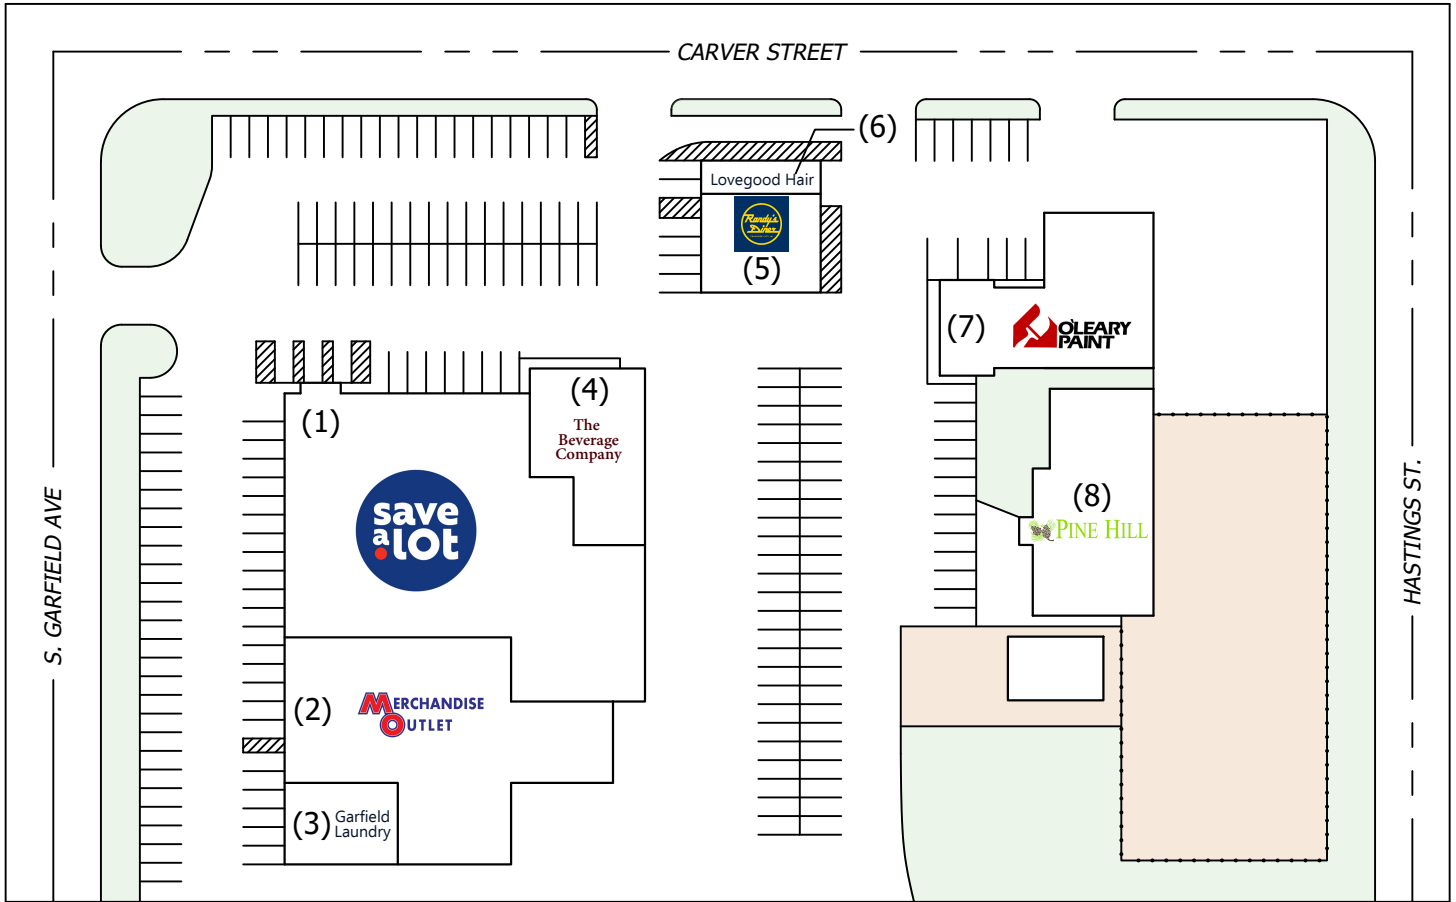

▲ TRAVERSE BAY 1.3 MILES

▼ CHERRYLAND CENTER .7 MILES

GARFIELD PLAZA

1101 GARFIELD AVE
TRAVERSE CITY, MI 49686

829 W. Main St. Suite C, Gaylord, MI 49735
www.cattdevelopment.com (989) 732-9722

1	SAVE-A-LOT	16,540
2	MERCHANDISE OUTLET	11,396
3	GARFIELD LAUNDRY	2,180
4	THE BEVERAGE COMPANY	3,792
5	RANDY'S DINER	1,728
6	LOVEGOOD HAIR & SALON	960
7	O'LEARY PAINT	5,831
8	PINE HILL NURSERY	2,016
TOTAL SQUARE FEET		44,443